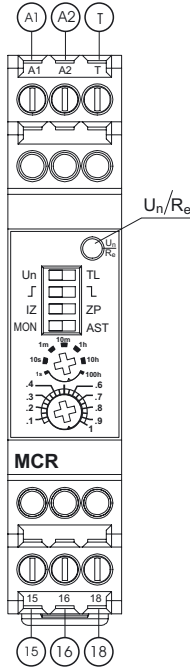

MCR-08-001-A230 AC 230V
MCR-08-001-UNI AC/DC 12- 230V

Example overtime
Příklad nastavení času