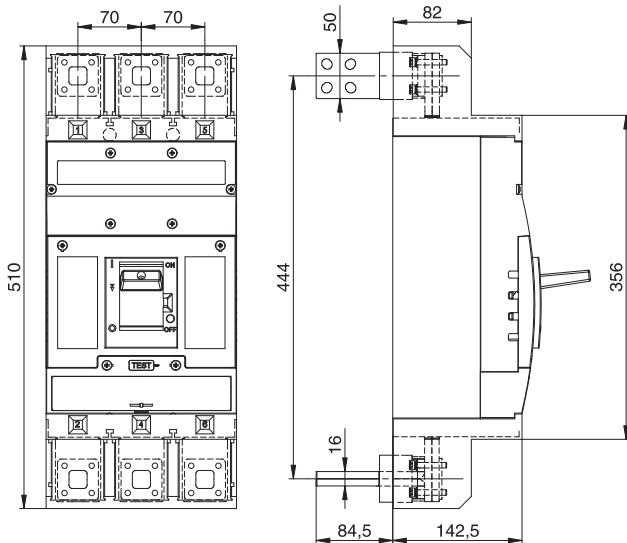

2 FIXED VERSION, REAR CONNECTION PEVNÉ PŘIČENÍ, ZADNÍ PŘÍVOD

3 DRILLING DIAGRAM VRTACÍ PLÁN

4 MOUNTING MONTÁŽ

5 Only materials which have low adverse environmental impact and which do not contain dangerous substances as specified in ROHS directive have been used in the product.